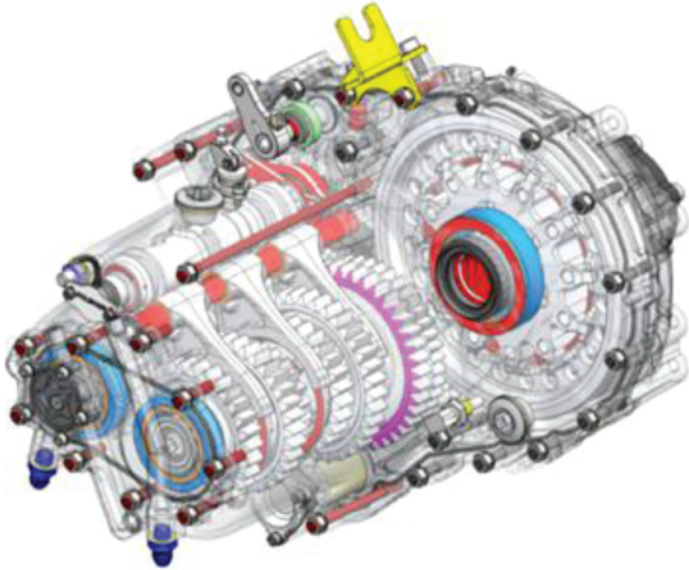

HOLINGER ENGINEERING

12-14 Southfork Drive
 Kilsyth, Vic. 3137
 Australia
 +61 3 9761 7964 (phone)
 +61 3 9761 7965 (fax)
 info@holinger.com.au
 www.holinger.com.au

MF-2WD

TRANSVERSE SEQUENTIAL TRANSAXLE