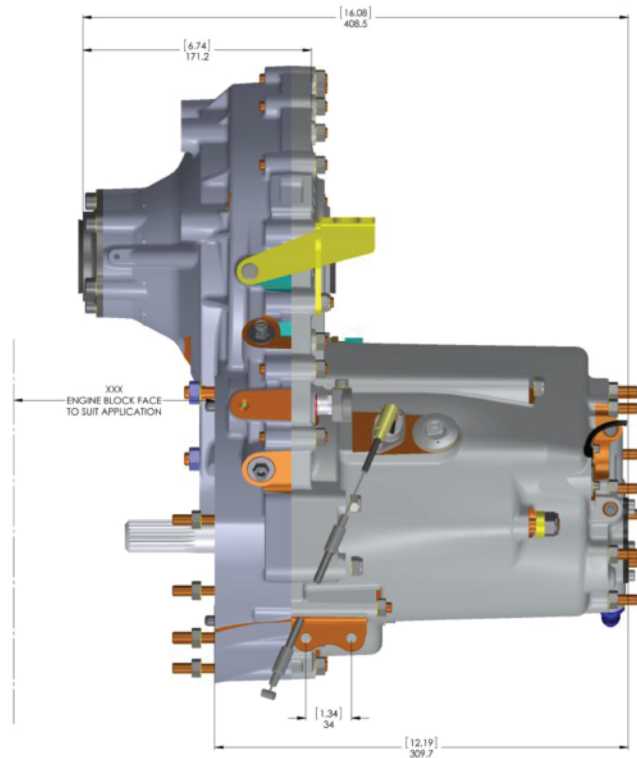

HOLINGER ENGINEERING

12-14 Southfork Drive
 Kilsyth, Vic. 3137
 Australia
 +61 3 9761 7964 (phone)
 +61 3 9761 7965 (fax)
 info@holinger.com.au
 www.holinger.com.au

MF-2WD

TRANSVERSE SEQUENTIAL TRANSAXLE