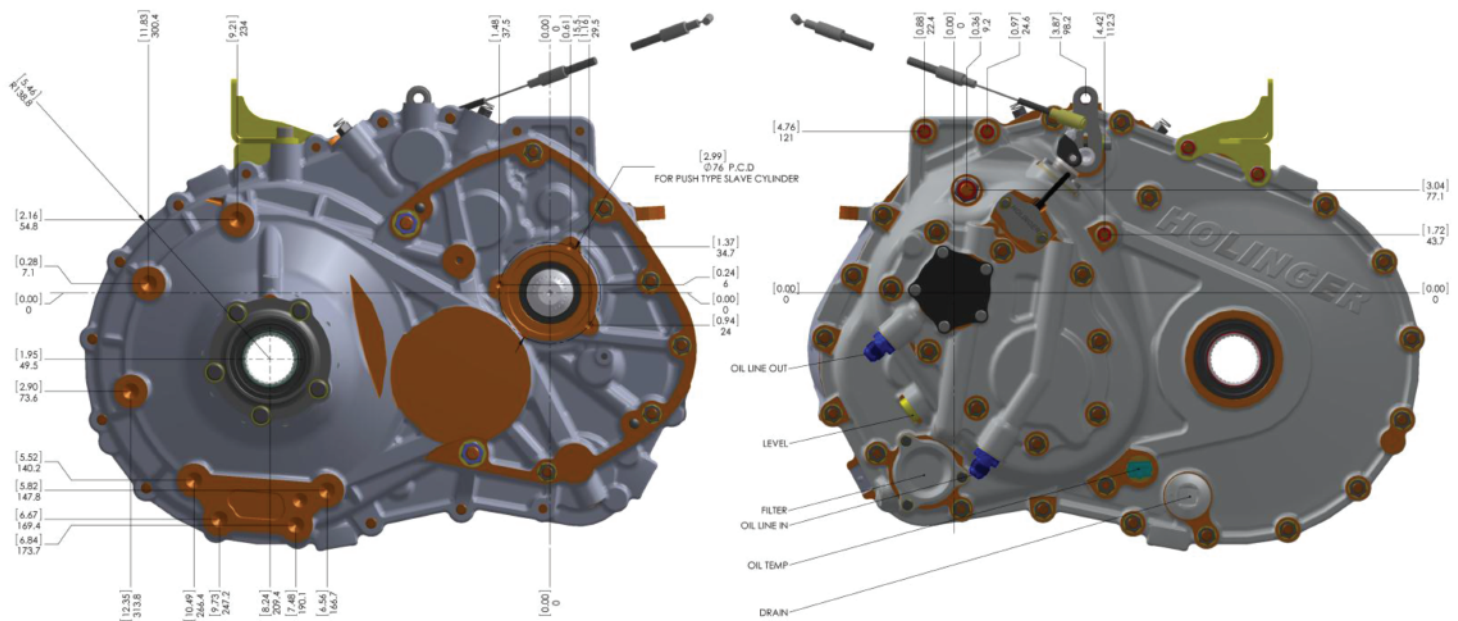

HOLINGER ENGINEERING

12-14 Southfork Drive
 Kilsyth, Vic. 3137
 Australia
 +61 3 9761 7964 (phone)
 +61 3 9761 7965 (fax)
 info@holinger.com.au
 www.holinger.com.au

MF-2WD

TRANSVERSE SEQUENTIAL TRANSAXLE